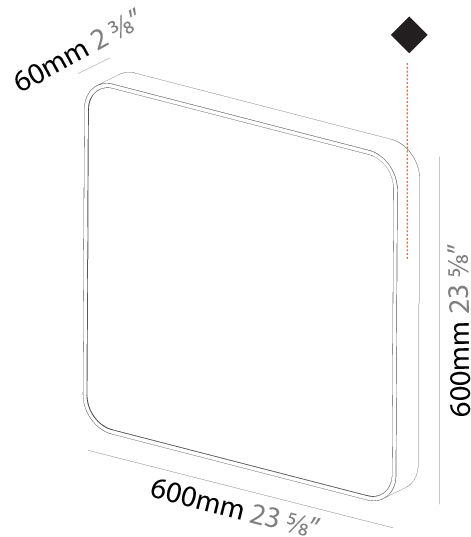

GENERAL

Series: Smoother
Subseries: Smoother Flat
Partner: Prolicht
Division: Architectural
Installation: Surface
Product Type: Ceiling Surface
Mounting Location: Ceiling
Light Distribution: Direct

PHYSICAL

Shape: Square
Length (mm): 600
Length (in): 23 5/8
Height (mm): 600
Depth (mm): 60
Height (in): 23 5/8
Depth (in): 2 3/8
Weight (kg): 8.458
Weight (lbs): 18.61
Diffuser: PMMA - Opal
Fixture Finish: SSR / BKV / CWI / CRY / HAB / UFT / ITA / RUA / FTG / MYG / LOD / PUS / FRO / FUP / KIA / POP / BLS / SPG / MEY / GOH / CHC / COM / ABZ / JAG / OBR / MOS / ROR
Fixture Material: Extruded Aluminum / Steel

ELECTRICAL

Lamp Type: LED (Zhaga Standard)
Input Wattage (W): 55
Total Output Wattage (W): 49.7
Dimming: Non-Dimmable
Driver Included: Yes
Driver Location: Integrated
Driver Type: Constant Current - Universal
Driver Class: Class 2
Input Voltage (V): 120 - 277
Constant Current (mA): 350
Upon Request: (Not included - see components) Integral: 0-10Vdc dimming / Phase dimming 120Vac only

LED

Color Temperature (°K): 3000 / 4000
Max. Delivered Lumen (lm): 4810 / 4980
CRI: >80 CRI
Lamp Life (hrs): 50000
Upon Request: Other CCT available

OPTICAL

RATINGS AND CERTIFICATIONS

Certified By: Certified for North American Standards
IP rating: IP20