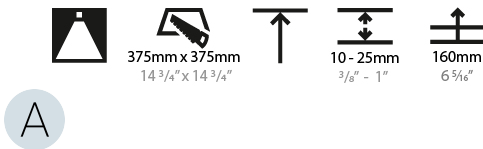

PHYSICAL

Shape: Square
Length (mm): 392
Length (in): 15 7/16
Width (mm): 392
Width (in): 15 7/16
Height (mm): 150
Height (in): 5 7/8
Ceiling Thickness (mm): 10 / 12.5 / 15 / 25
Ceiling Thickness (in): 3/8 or 1/2 or 9/16 or 1
Min. Recessing Depth (mm): 160
Min. Recessing Depth (in): 6 5/16
Weight (kg): 4.341
Weight (lbs): 9.57
Diffuser: PMMA - Opal or Micro-Prism
Fixture Finish: SSR / BKV / CWI / CRY / HAB / UFT / ITA / RUA / FTG / MYG / LOD / PUS / FRO / FUP / KIA / POP / BLS / SPG / MEY / GOH / CHC / COM / ABZ / JAG / OBR / MOS / ROR
Fixture Material: Extruded Aluminum / Steel
Cut-out Measurements: 375mm / 14 3/4" x 375mm / 14 3/4"

ELECTRICAL

Lamp Type: LED (Zhaga Standard)
Input Wattage (W): 13.2
Total Output Wattage (W): 12
Dimming: Non-Dimmable
Driver Included: Yes
Driver Location: Integrated
Driver Type: Constant Current - Universal
Driver Class: Class 2
Input Voltage (V): 120 - 277
Constant Current (MA): 350
Upon Request: (Not included - see components) Integral: 0-10Vdc dimming / Phase dimming 120Vac only

LED

Color Temperature (°K): 3000 / 4000
Max. Delivered Lumen (lm): 1380 / 1430
CRI: >80 CRI
Efficiency (%): 0.827
Lamp Life (hrs): 50000
Upon Request: Other CCT available

OPTICAL

RATINGS AND CERTIFICATIONS

Certified By: Certified for North American Standards
IP rating: IP20