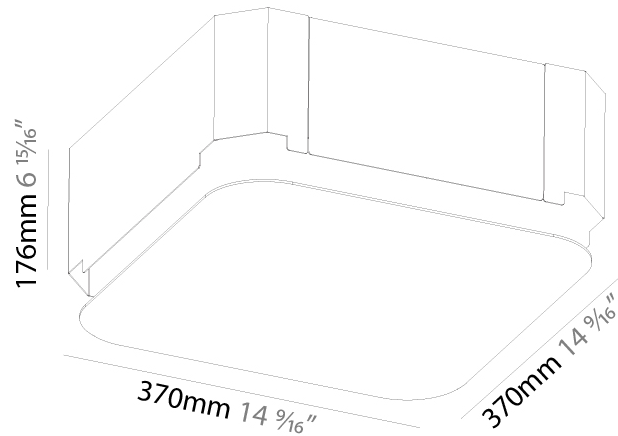

PHYSICAL

Shape: Square
Length (mm): 370
Length (in): 14 9/16
Width (mm): 370
Width (in): 14 9/16
Depth (mm): 176
Depth (in): 6 15/16
Ceiling Thickness (mm): 10 / 12.5 / 15 / 25 / 30
Ceiling Thickness (in): 3/8 or 1/2 or 9/16 or 1 or 1 3/16
Min. Recessing Depth (mm): 200
Min. Recessing Depth (in): 7 7/8
Weight (kg): 4.236
Weight (lbs): 9.32
Diffuser: PMMA - Opal
Fixture Material: Extruded Aluminum / Steel
Cut-out Measurements: 405mm / 15 15/16" x 405mm 15 15/16"
Upon Request: Unique Sizes Unique Ceiling Thickness Unique Mounting Depth Spot Inserts

ELECTRICAL

Lamp Type: LED (Zhaga Standard)
Input Wattage (W): 13.2
Total Output Wattage (W): 12.4
Dimming: [Non-Dimmable](#)
Driver Included: Yes
Driver Location: Integrated
Driver Type: Constant Current - Universal
Driver Class: Class 2
Input Voltage (V): 120 - 277
Constant Current (MA): 350
Upon Request: (Not included - see components) Integral: 0-10Vdc dimming / Phase dimming 120Vac only

LED

[Color Temperature (°K): 3000 / 4000](#)
Max. Delivered Lumen (lm): 1090 / 1130
CRI: >80 CRI
Efficiency (%): 0.804
Lamp Life (hrs): 50000
Upon Request: Other CCT available

OPTICAL

RATINGS AND CERTIFICATIONS

Certified By: Certified for North American Standards
IP rating: IP20

PROJECT
TYPE
SPECIFIER
QUANTITY
DATE

200mm 7 7/8"   405mm x 405mm 15 15/16" x 15 15/16"   10 | 12 1/2 | 15 | 25 | 30mm 3/8" 1/2" 9/16" 1" 1 3/16"